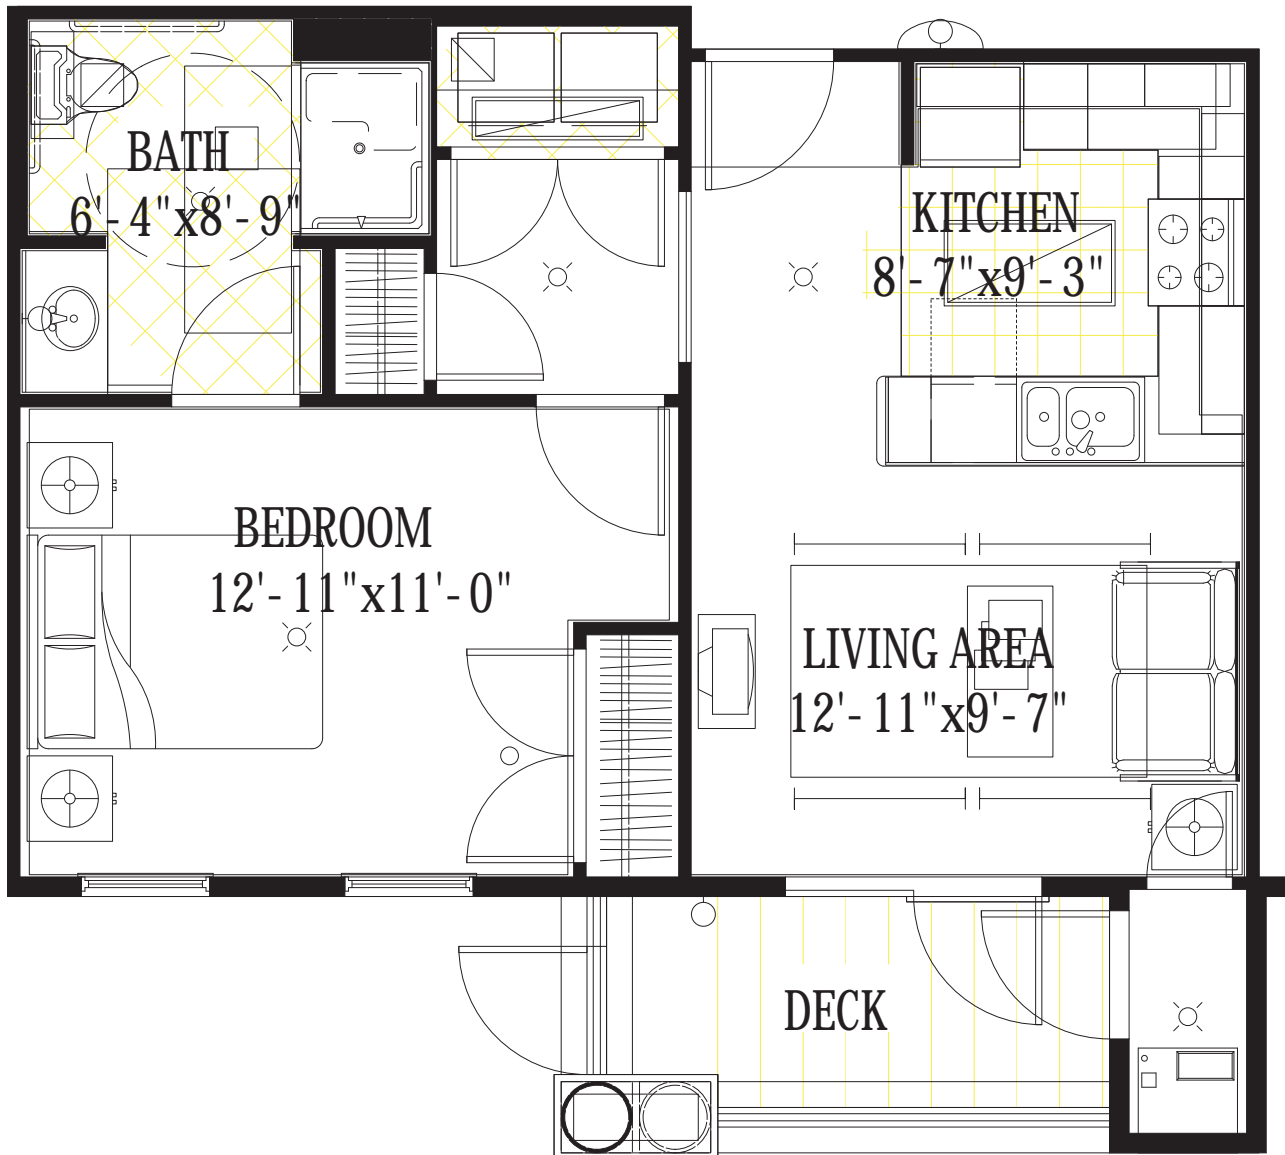

# 1198 SQ. FT. Two Bedroom Floor Plan

**BROADWAY COURT ESTATES**

*The perfect place to hang your hat.*

**753 SQ. FT.  
One Bedroom  
Floor Plan**

**BROADWAY COURT ESTATES**

*The perfect place to hang your hat.*

**745 SQ. FT.  
One Bedroom  
Floor Plan**

**BROADWAY COURT ESTATES**

*The perfect place to hang your hat.*

**687 SQ. FT.  
One Bedroom  
Floor Plan**

**BROADWAY COURT ESTATES**

*The perfect place to hang your hat.*

**637 SQ. FT.  
One Bedroom  
Floor Plan**

**BROADWAY COURT ESTATES**

*The perfect place to hang your hat.*

**622 SQ. FT.  
One Bedroom  
Floor Plan**

**BROADWAY COURT ESTATES**

*The perfect place to hang your hat.*

**491 SQ. FT.  
One Bedroom  
Floor Plan**