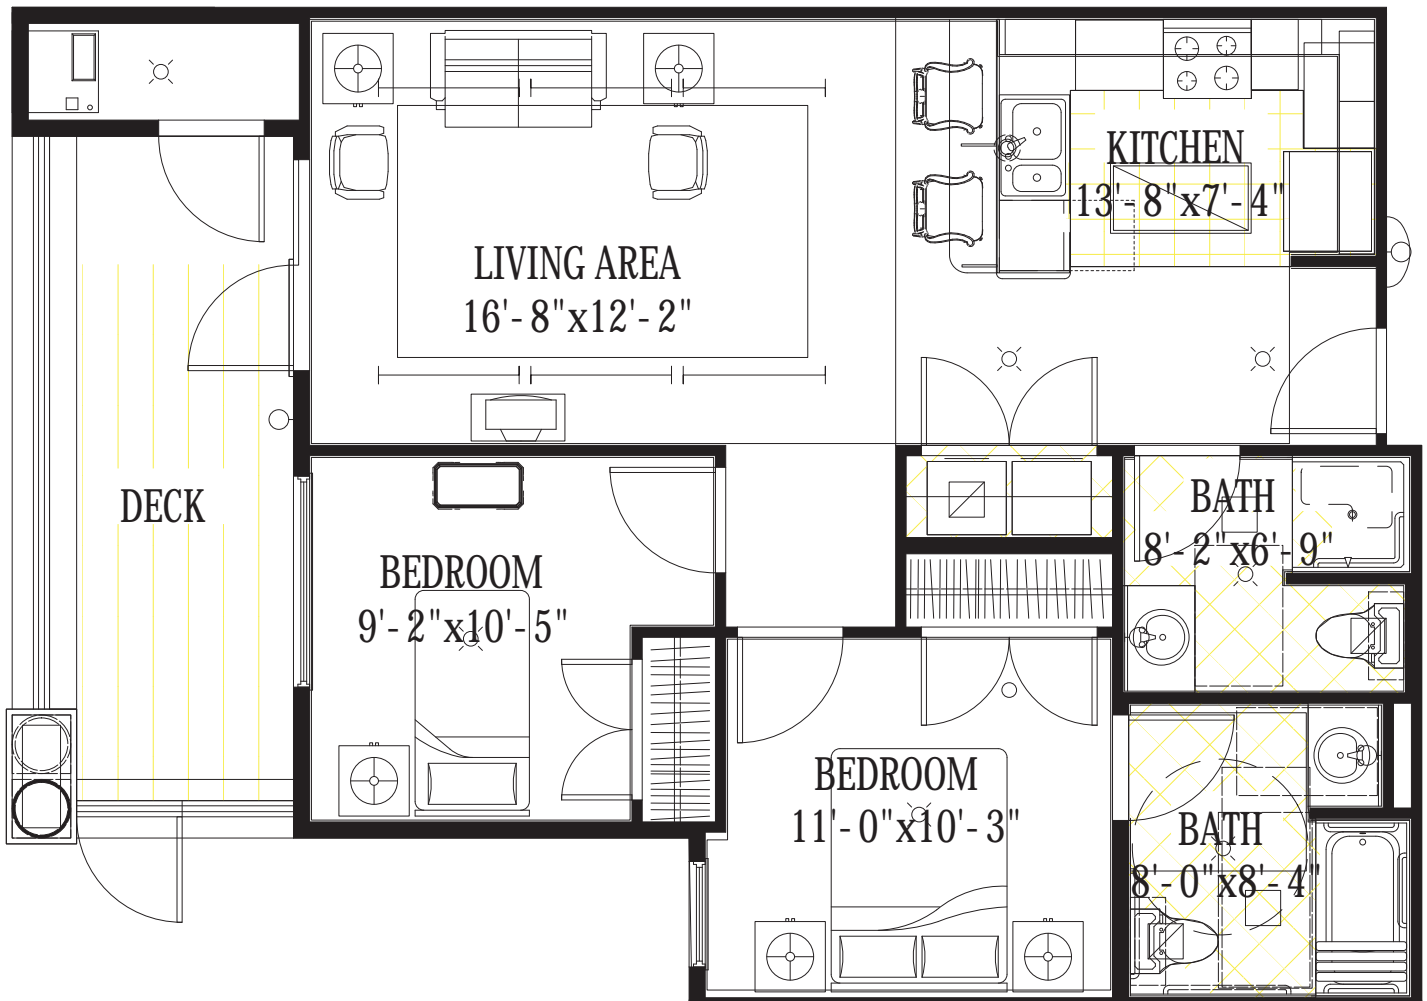

# 1198 SQ. FT. Two Bedroom Floor Plan

**BROADWAY COURT ESTATES**

*The perfect place to hang your hat.*

# 1183 SQ. FT. Two Bedroom Floor Plan

**BROADWAY COURT ESTATES**

*The perfect place to hang your hat.*

**892 SQ. FT.  
Two Bedroom  
Floor Plan**

**BROADWAY COURT ESTATES**

*The perfect place to hang your hat.*

**865 SQ. FT.  
Two Bedroom  
Floor Plan**

**BROADWAY COURT ESTATES**

*The perfect place to hang your hat.*

**827 SQ. FT.  
One Bedroom  
Floor Plan**

**BROADWAY COURT ESTATES**

*The perfect place to hang your hat.*

**753 SQ. FT.  
One Bedroom  
Floor Plan**

**BROADWAY COURT ESTATES**

*The perfect place to hang your hat.*

**745 SQ. FT.  
One Bedroom  
Floor Plan**

**BROADWAY COURT ESTATES**

*The perfect place to hang your hat.*