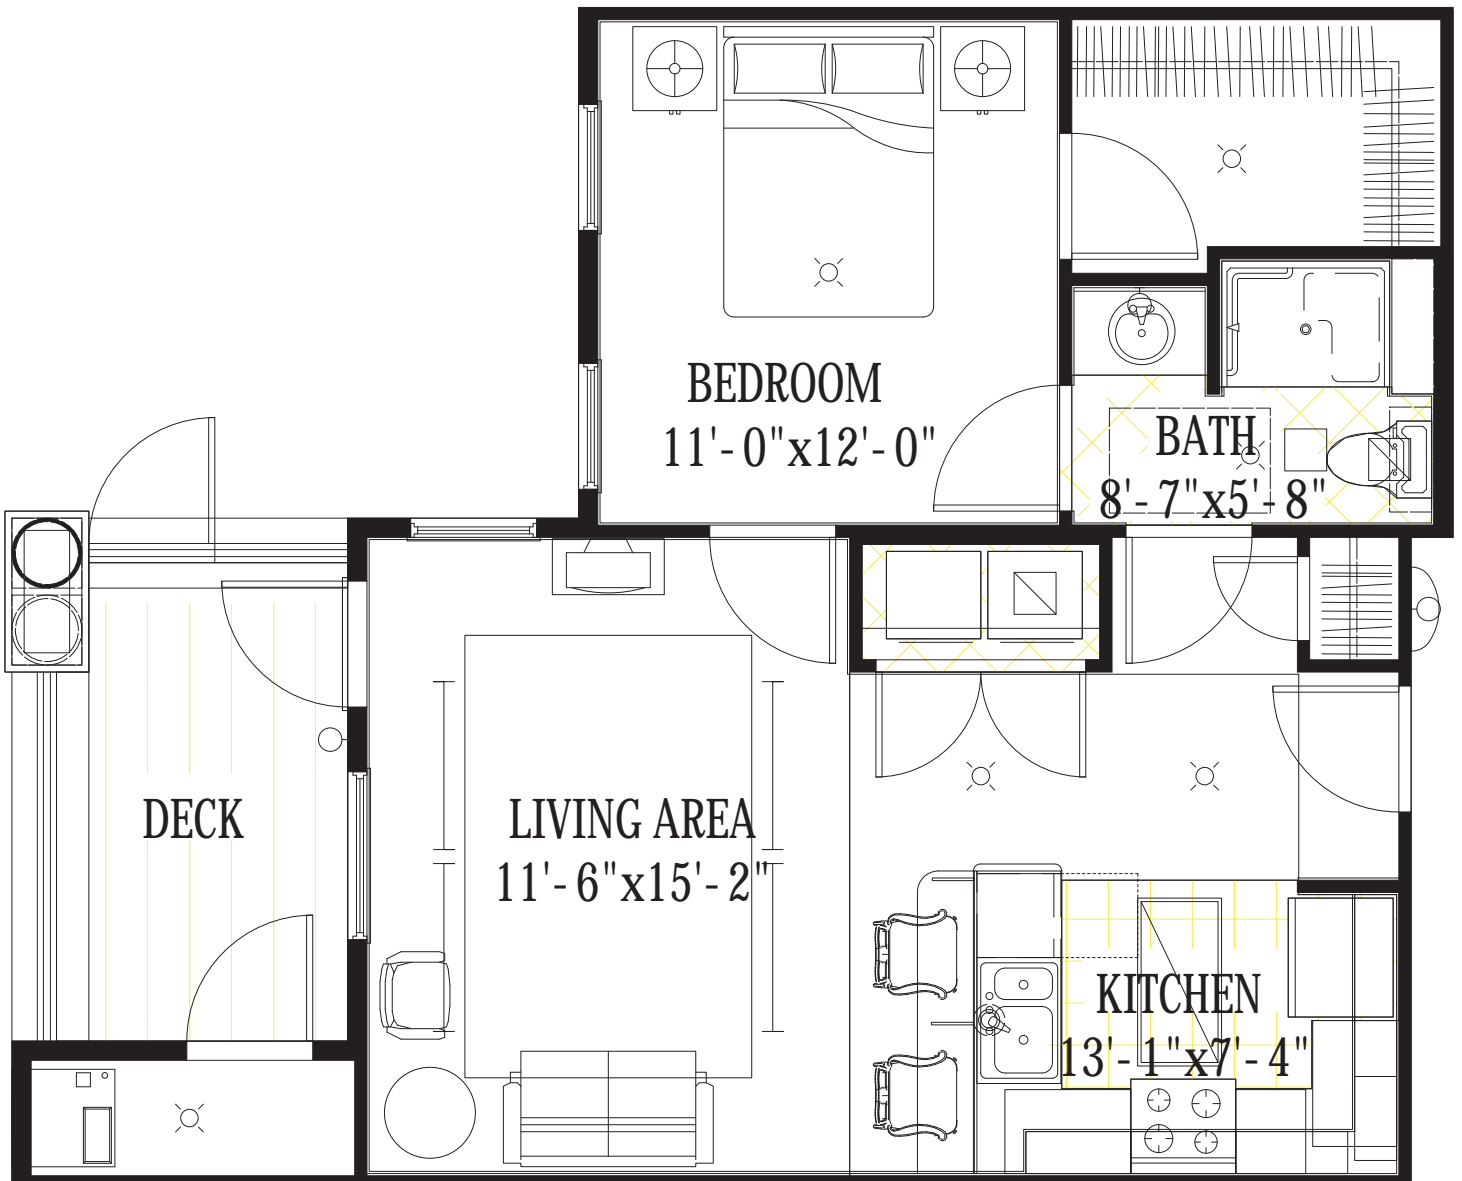

**865 SQ. FT.  
Two Bedroom  
Floor Plan**

**BROADWAY COURT ESTATES**

*The perfect place to hang your hat.*

**827 SQ. FT.  
One Bedroom  
Floor Plan**

**BROADWAY COURT ESTATES**

*The perfect place to hang your hat.*

**753 SQ. FT.  
One Bedroom  
Floor Plan**

**BROADWAY COURT ESTATES**

*The perfect place to hang your hat.*

**745 SQ. FT.  
One Bedroom  
Floor Plan**

**BROADWAY COURT ESTATES**

*The perfect place to hang your hat.*

**687 SQ. FT.  
One Bedroom  
Floor Plan**

**BROADWAY COURT ESTATES**

*The perfect place to hang your hat.*

**637 SQ. FT.  
One Bedroom  
Floor Plan**

**BROADWAY COURT ESTATES**

*The perfect place to hang your hat.*

**622 SQ. FT.  
One Bedroom  
Floor Plan**

**BROADWAY COURT ESTATES**

*The perfect place to hang your hat.*

**491 SQ. FT.  
One Bedroom  
Floor Plan**