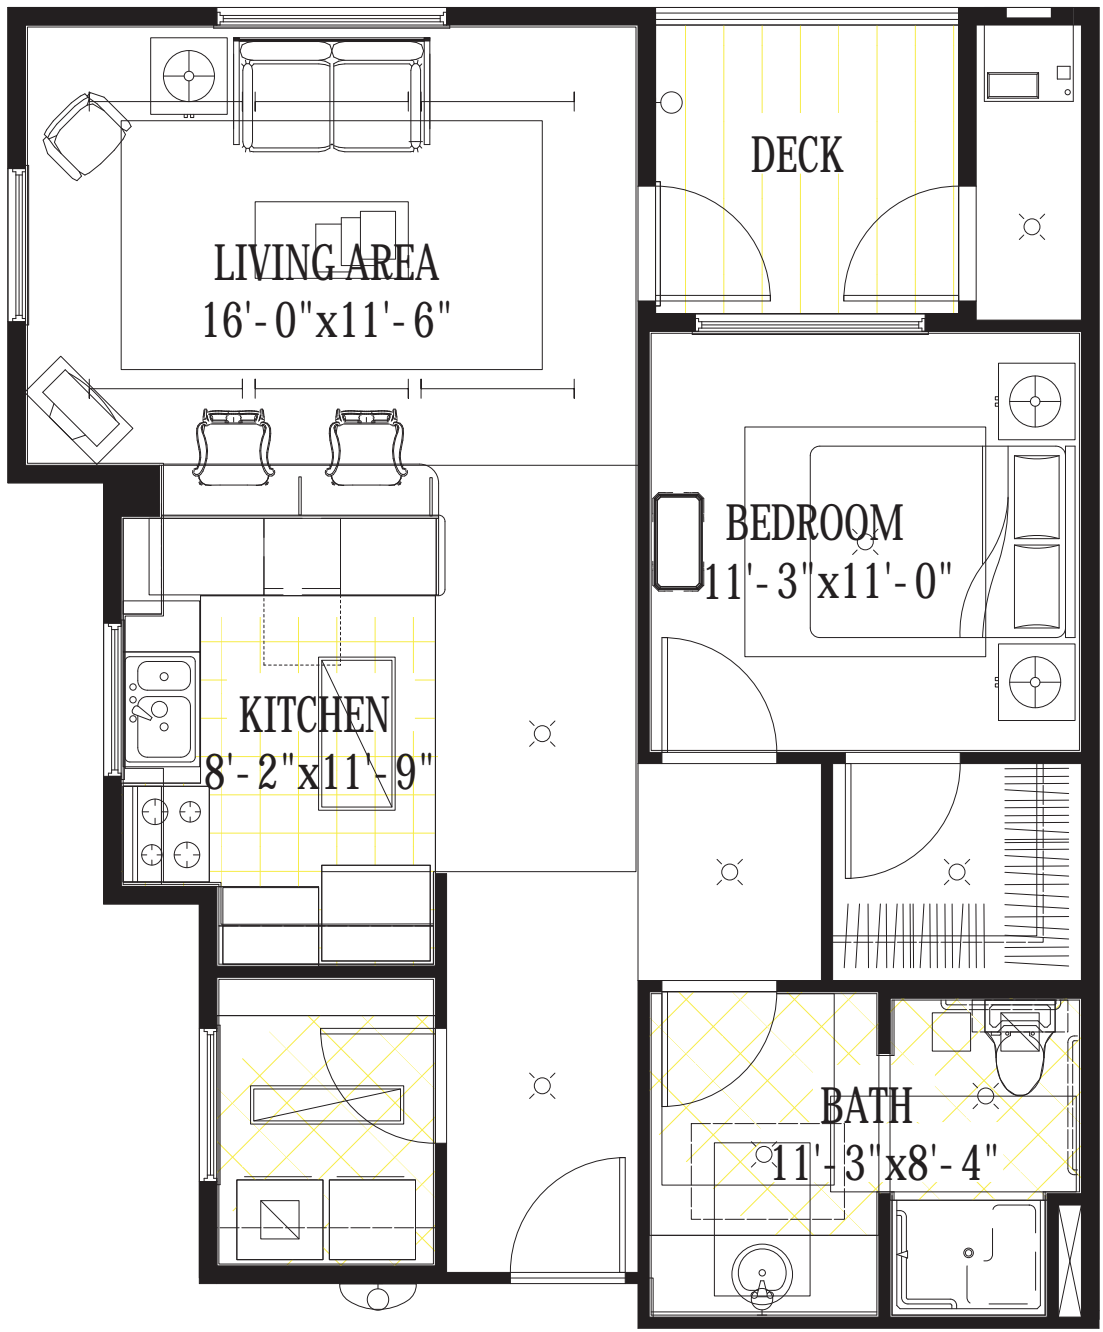

# 1198 SQ. FT. Two Bedroom Floor Plan

**BROADWAY COURT ESTATES**

*The perfect place to hang your hat.*

# 1183 SQ. FT. Two Bedroom Floor Plan

**BROADWAY COURT ESTATES**

*The perfect place to hang your hat.*

**892 SQ. FT.  
Two Bedroom  
Floor Plan**

**BROADWAY COURT ESTATES**

*The perfect place to hang your hat.*

**865 SQ. FT.  
Two Bedroom  
Floor Plan**

**BROADWAY COURT ESTATES**

*The perfect place to hang your hat.*

**827 SQ. FT.  
One Bedroom  
Floor Plan**

**BROADWAY COURT ESTATES**

*The perfect place to hang your hat.*

**753 SQ. FT.  
One Bedroom  
Floor Plan**

**BROADWAY COURT ESTATES**

*The perfect place to hang your hat.*

**745 SQ. FT.  
One Bedroom  
Floor Plan**

**BROADWAY COURT ESTATES**

*The perfect place to hang your hat.*