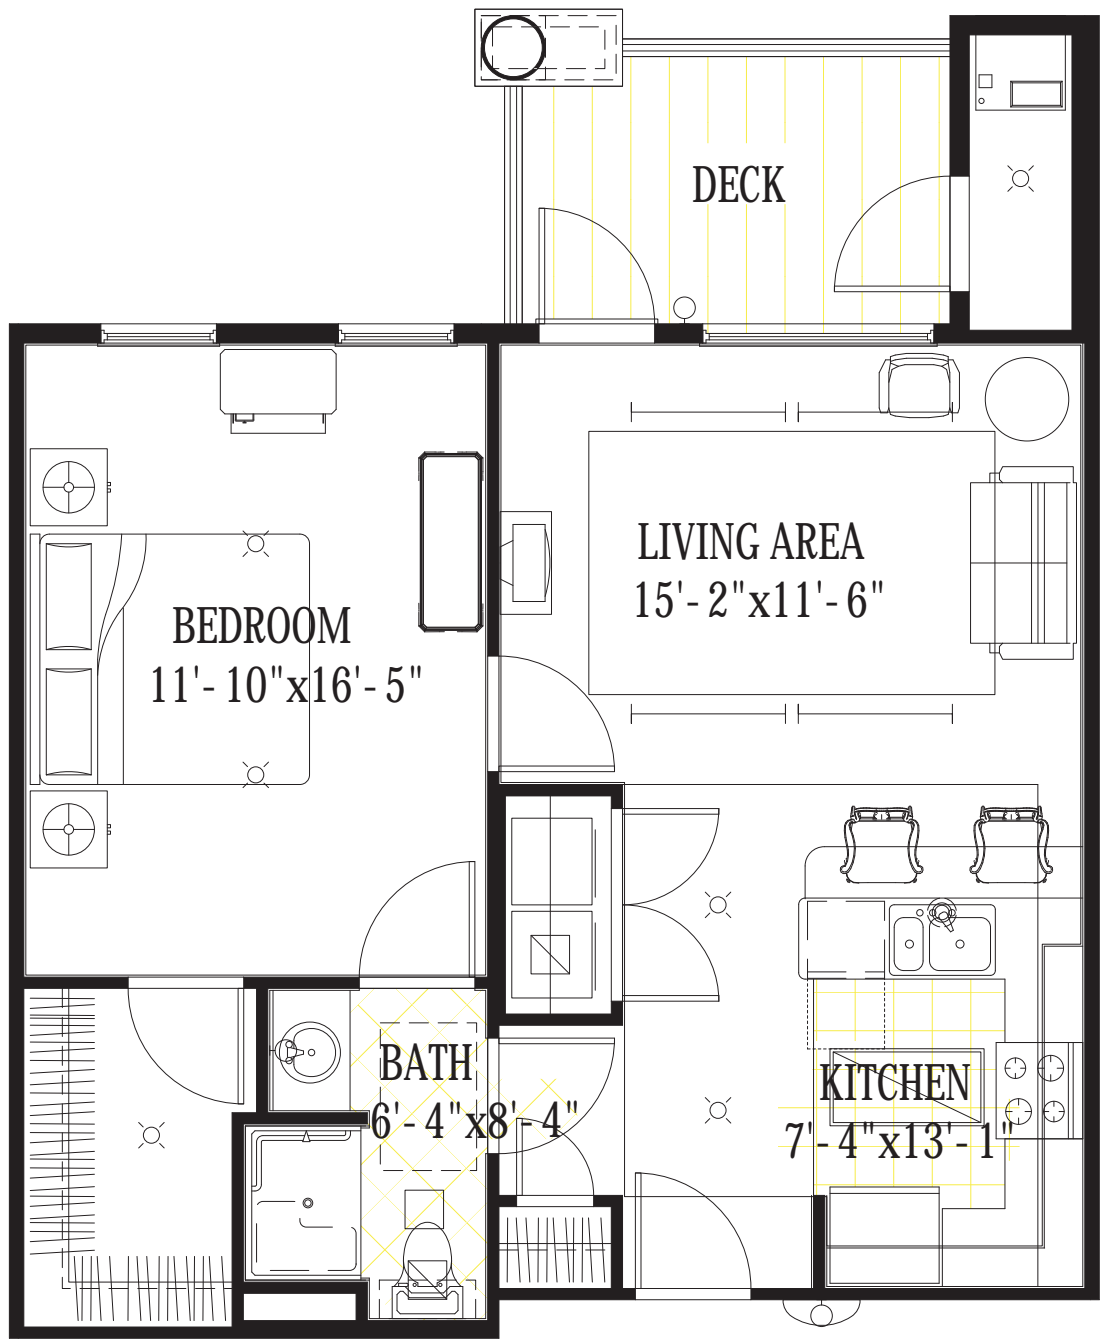

**865 SQ. FT.  
Two Bedroom  
Floor Plan**

**BROADWAY COURT ESTATES**

*The perfect place to hang your hat.*

**827 SQ. FT.  
One Bedroom  
Floor Plan**

**BROADWAY COURT ESTATES**

*The perfect place to hang your hat.*

**753 SQ. FT.  
One Bedroom  
Floor Plan**

**BROADWAY COURT ESTATES**

*The perfect place to hang your hat.*

**745 SQ. FT.  
One Bedroom  
Floor Plan**

**BROADWAY COURT ESTATES**

*The perfect place to hang your hat.*

**687 SQ. FT.  
One Bedroom  
Floor Plan**

**BROADWAY COURT ESTATES**

*The perfect place to hang your hat.*

**637 SQ. FT.  
One Bedroom  
Floor Plan**

**BROADWAY COURT ESTATES**

*The perfect place to hang your hat.*

**622 SQ. FT.  
One Bedroom  
Floor Plan**

**BROADWAY COURT ESTATES**

*The perfect place to hang your hat.*

**491 SQ. FT.  
One Bedroom  
Floor Plan**