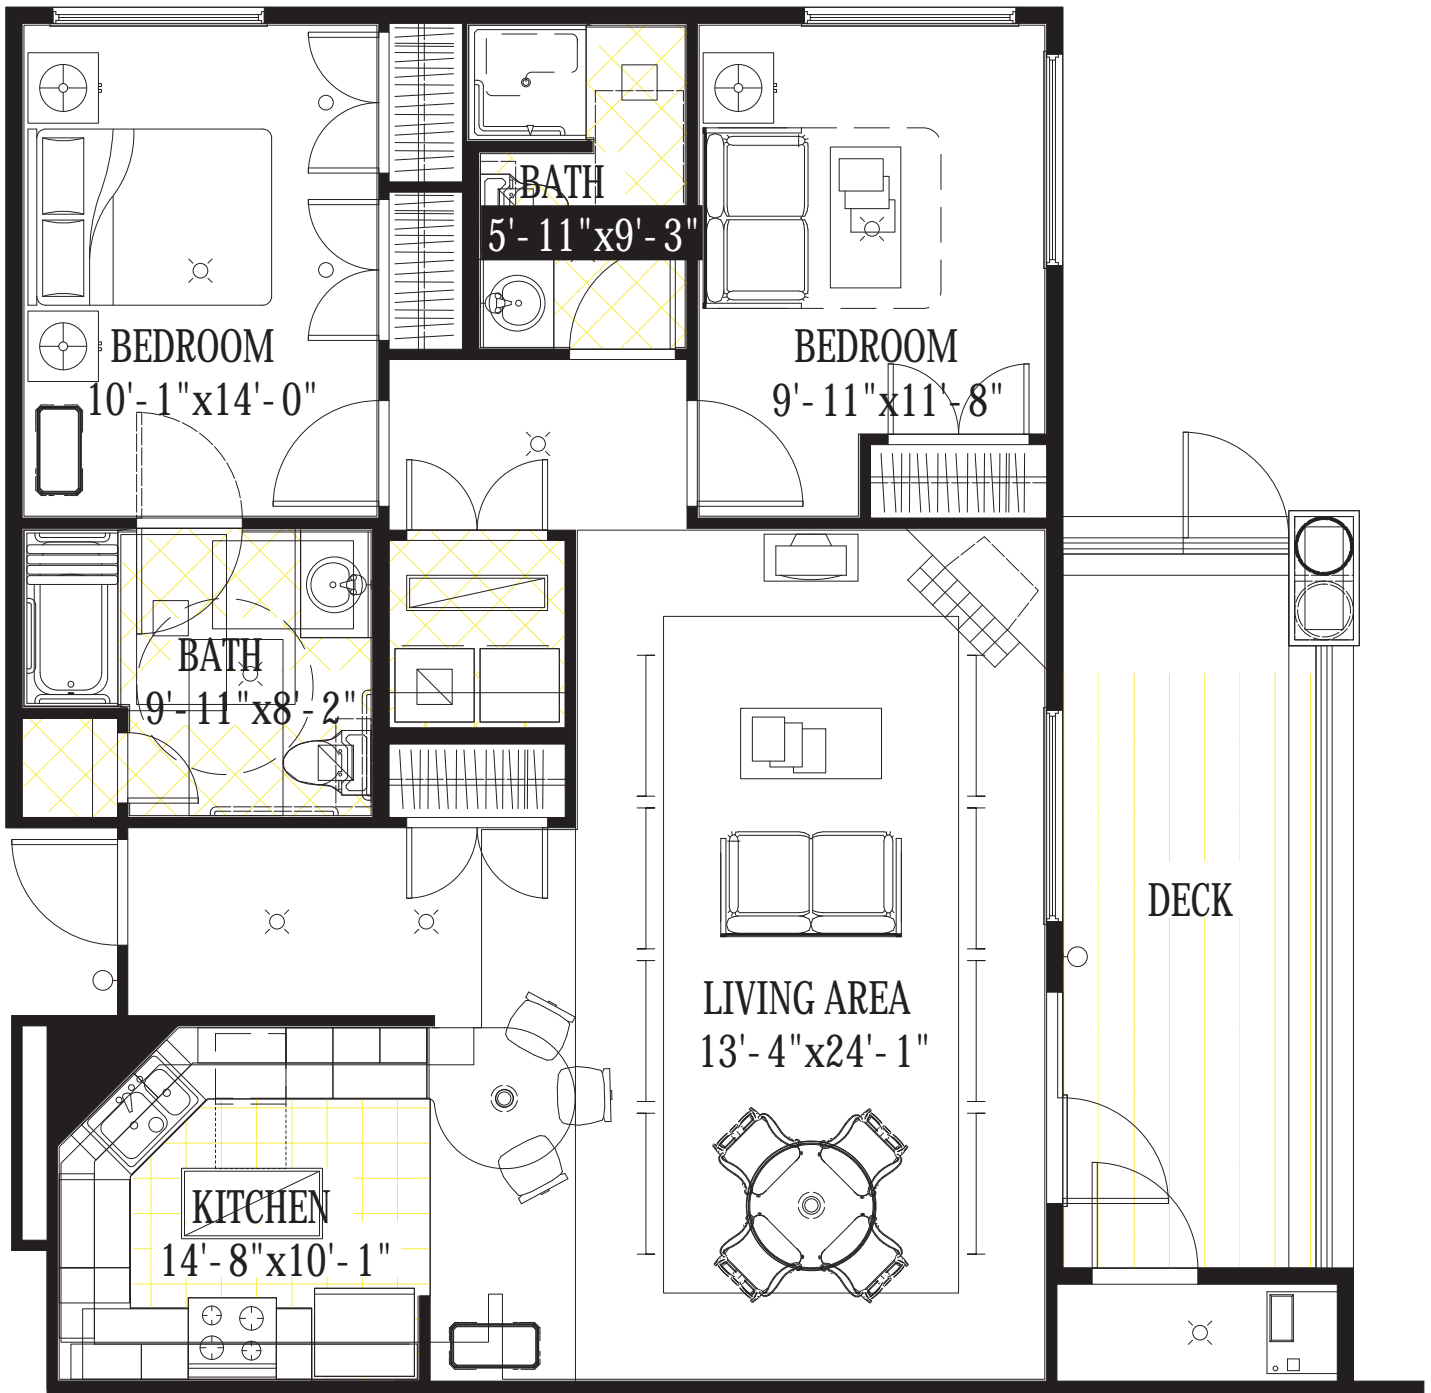

**BROADWAY COURT ESTATES**

*The perfect place to hang your hat.*

# 1198 SQ. FT. Two Bedroom Floor Plan

**BROADWAY COURT ESTATES**

*The perfect place to hang your hat.*

# 1183 SQ. FT. Two Bedroom Floor Plan

**BROADWAY COURT ESTATES**

*The perfect place to hang your hat.*

**892 SQ. FT.  
Two Bedroom  
Floor Plan**

**BROADWAY COURT ESTATES**

*The perfect place to hang your hat.*

**865 SQ. FT.  
Two Bedroom  
Floor Plan**

**BROADWAY COURT ESTATES**

*The perfect place to hang your hat.*

**827 SQ. FT.  
One Bedroom  
Floor Plan**

**BROADWAY COURT ESTATES**

*The perfect place to hang your hat.*