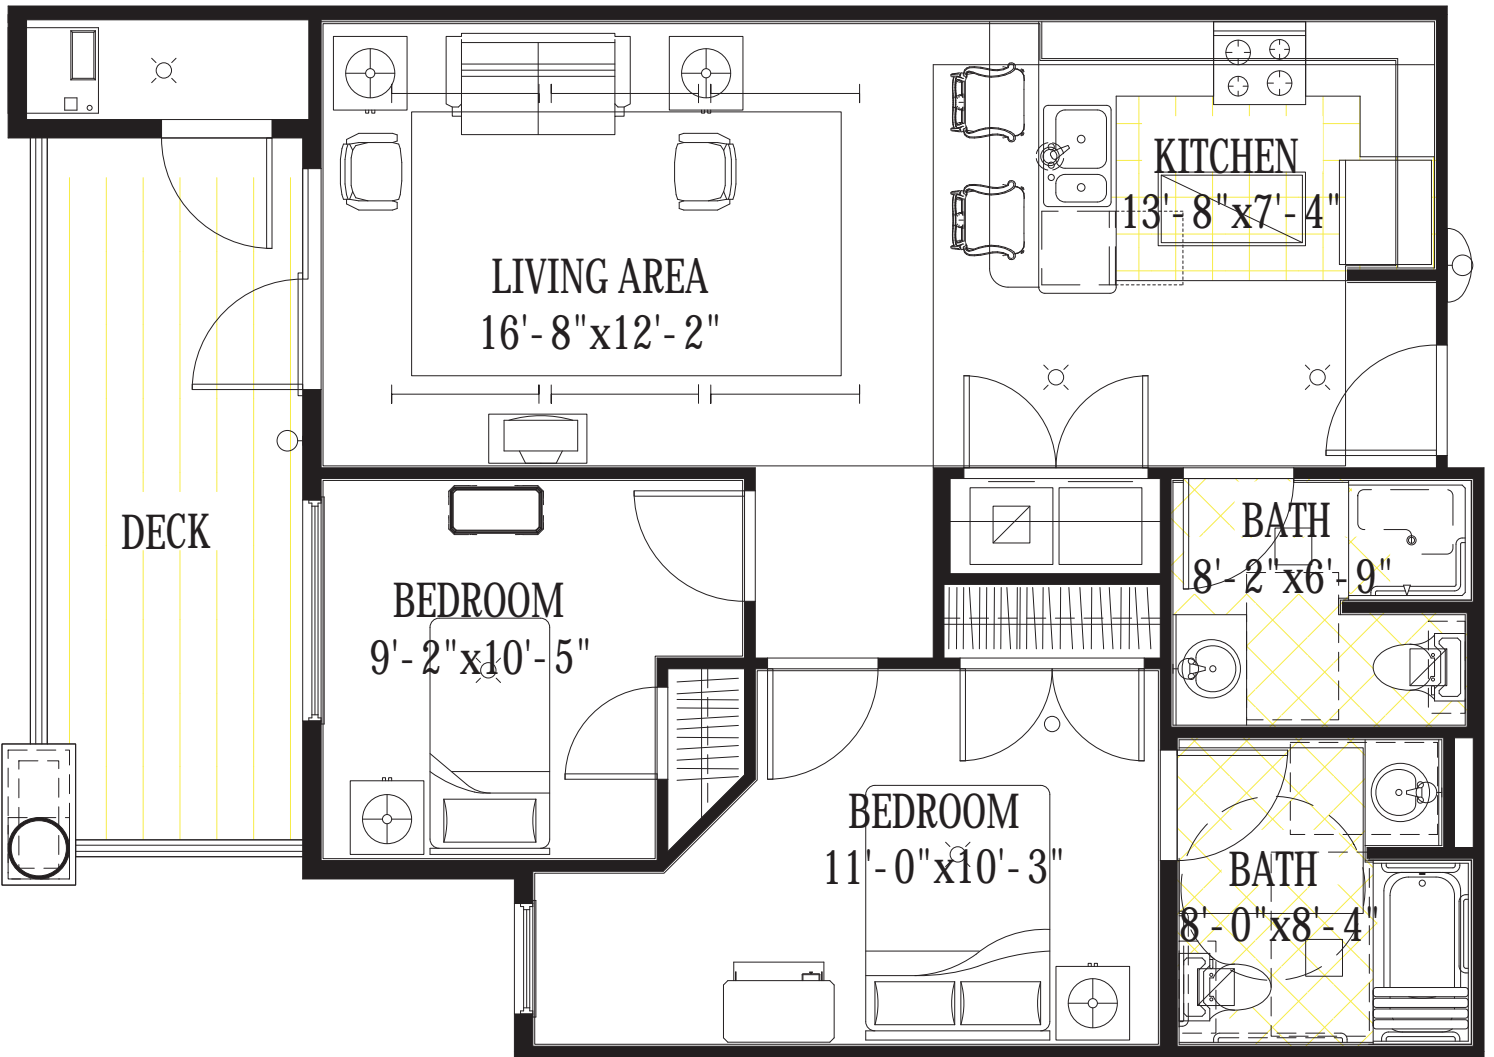

# 1198 SQ. FT. Two Bedroom Floor Plan

**BROADWAY COURT ESTATES**

*The perfect place to hang your hat.*

# 1183 SQ. FT. Two Bedroom Floor Plan

**BROADWAY COURT ESTATES**

*The perfect place to hang your hat.*

**892 SQ. FT.  
Two Bedroom  
Floor Plan**

**BROADWAY COURT ESTATES**

*The perfect place to hang your hat.*

**865 SQ. FT.  
Two Bedroom  
Floor Plan**

**BROADWAY COURT ESTATES**

*The perfect place to hang your hat.*

**827 SQ. FT.  
One Bedroom  
Floor Plan**

**BROADWAY COURT ESTATES**

*The perfect place to hang your hat.*

**753 SQ. FT.  
One Bedroom  
Floor Plan**

**BROADWAY COURT ESTATES**

*The perfect place to hang your hat.*

**745 SQ. FT.  
One Bedroom  
Floor Plan**

**BROADWAY COURT ESTATES**

*The perfect place to hang your hat.*