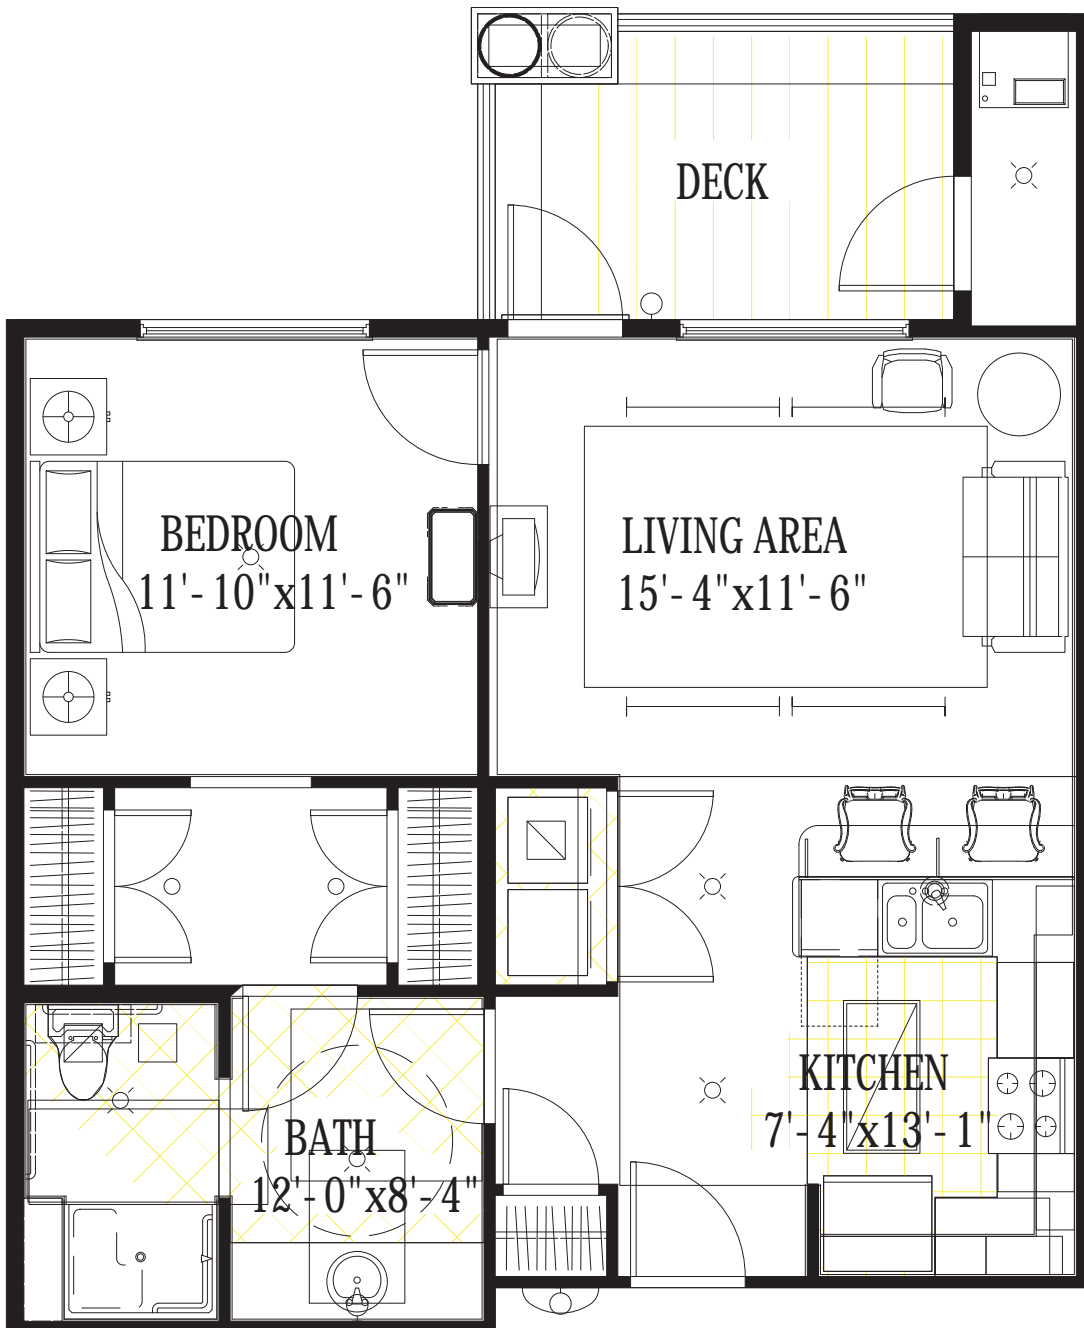

# 1198 SQ. FT. Two Bedroom Floor Plan

**BROADWAY COURT ESTATES**

*The perfect place to hang your hat.*

# 1183 SQ. FT. Two Bedroom Floor Plan

**BROADWAY COURT ESTATES**

*The perfect place to hang your hat.*

**892 SQ. FT.  
Two Bedroom  
Floor Plan**

**BROADWAY COURT ESTATES**

*The perfect place to hang your hat.*

**865 SQ. FT.  
Two Bedroom  
Floor Plan**

**BROADWAY COURT ESTATES**

*The perfect place to hang your hat.*

**827 SQ. FT.  
One Bedroom  
Floor Plan**

**BROADWAY COURT ESTATES**

*The perfect place to hang your hat.*

**753 SQ. FT.  
One Bedroom  
Floor Plan**

**BROADWAY COURT ESTATES**

*The perfect place to hang your hat.*

**745 SQ. FT.  
One Bedroom  
Floor Plan**

**BROADWAY COURT ESTATES**

*The perfect place to hang your hat.*