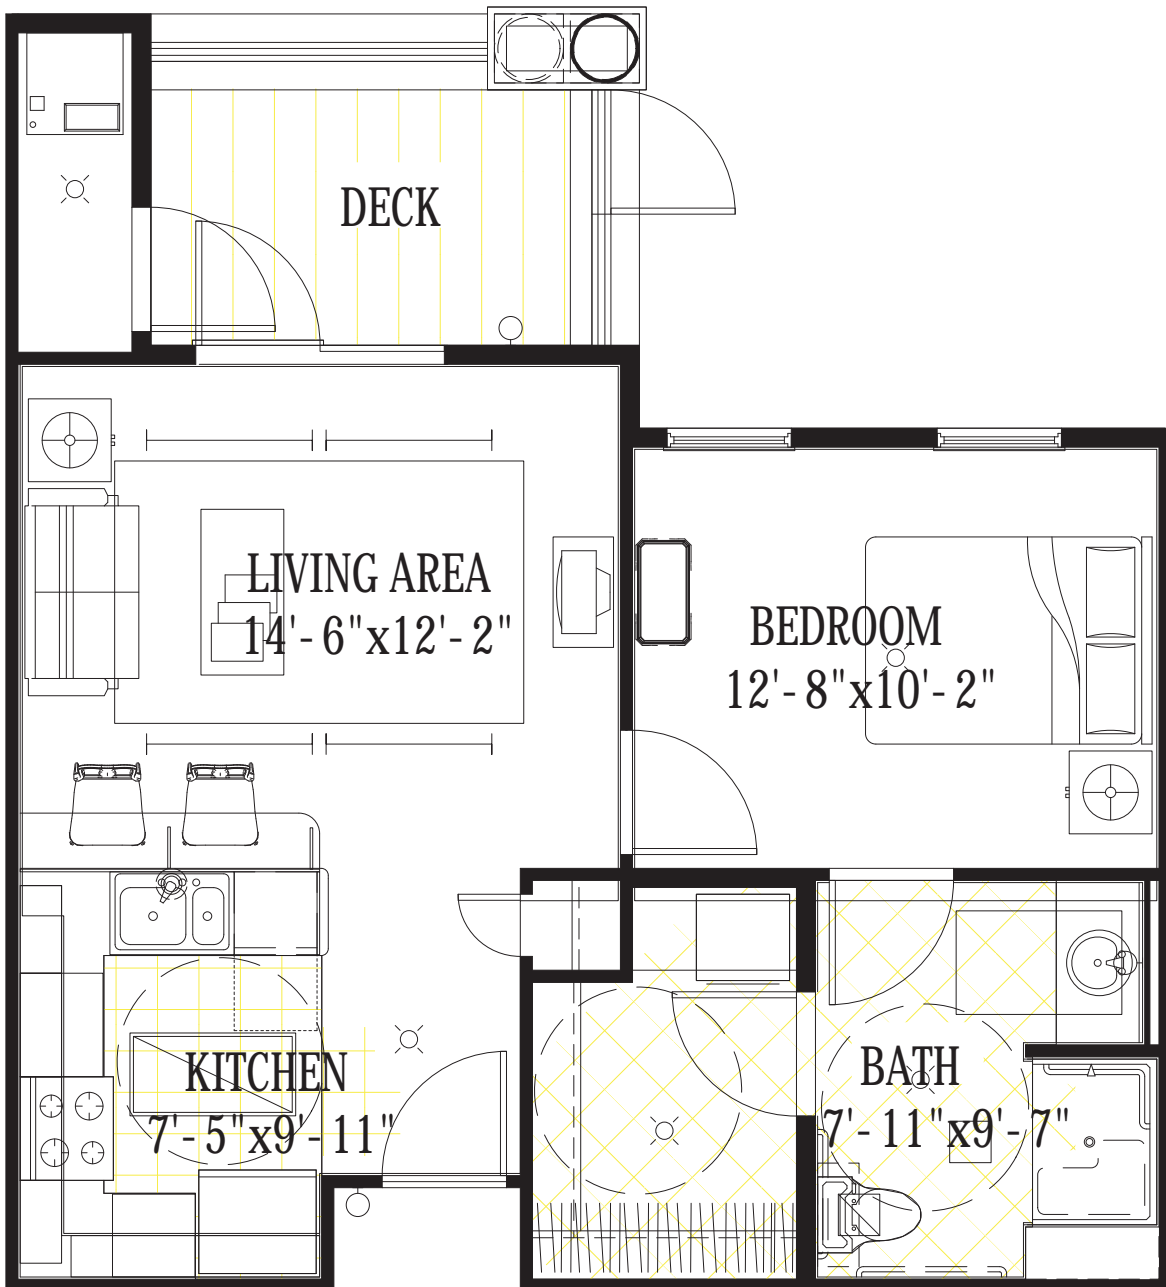

# 1198 SQ. FT. Two Bedroom Floor Plan

**BROADWAY COURT ESTATES**

*The perfect place to hang your hat.*

**753 SQ. FT.  
One Bedroom  
Floor Plan**

**BROADWAY COURT ESTATES**

*The perfect place to hang your hat.*

**745 SQ. FT.  
One Bedroom  
Floor Plan**

**BROADWAY COURT ESTATES**

*The perfect place to hang your hat.*

**687 SQ. FT.  
One Bedroom  
Floor Plan**

**BROADWAY COURT ESTATES**

*The perfect place to hang your hat.*

**637 SQ. FT.  
One Bedroom  
Floor Plan**

**BROADWAY COURT ESTATES**

*The perfect place to hang your hat.*

**622 SQ. FT.  
One Bedroom  
Floor Plan**

**BROADWAY COURT ESTATES**

*The perfect place to hang your hat.*

**491 SQ. FT.  
One Bedroom  
Floor Plan**