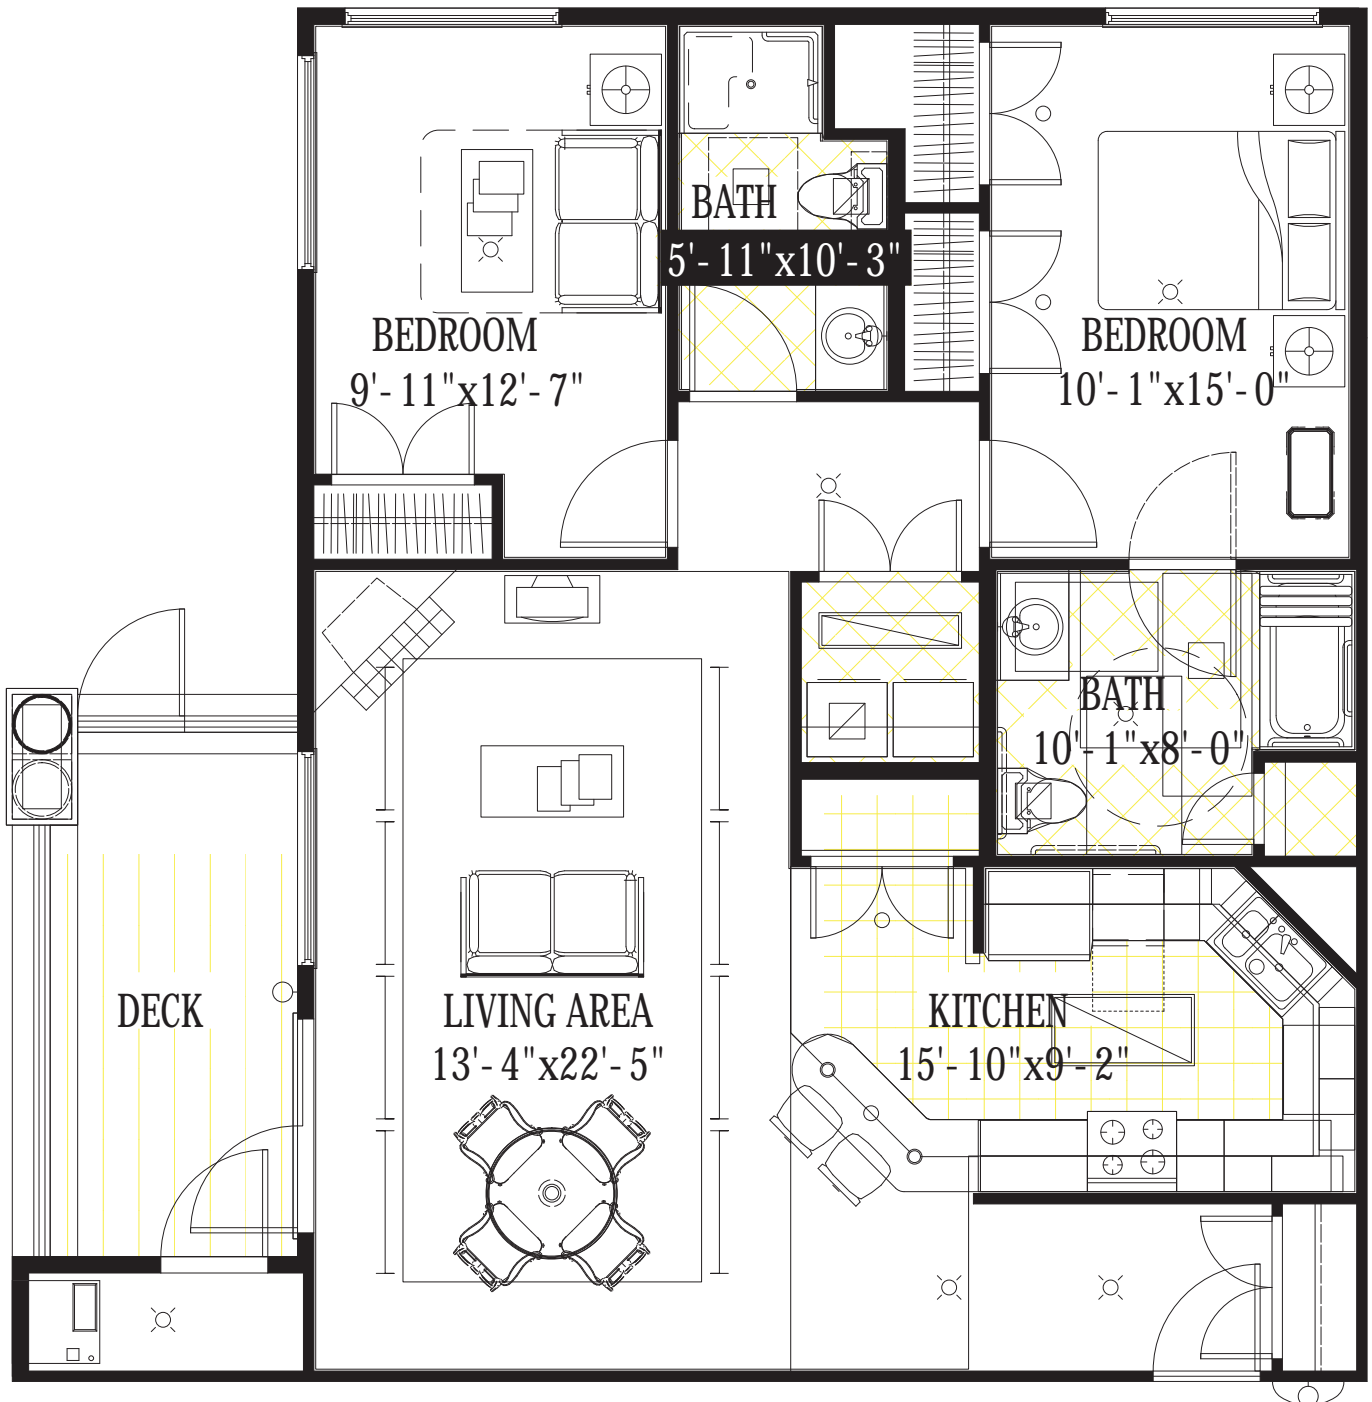

# 1198 SQ. FT. Two Bedroom Floor Plan

**BROADWAY COURT ESTATES**

*The perfect place to hang your hat.*

# 1183 SQ. FT. Two Bedroom Floor Plan

**BROADWAY COURT ESTATES**

*The perfect place to hang your hat.*

**892 SQ. FT.  
Two Bedroom  
Floor Plan**

**BROADWAY COURT ESTATES**

*The perfect place to hang your hat.*

**865 SQ. FT.  
Two Bedroom  
Floor Plan**

**BROADWAY COURT ESTATES**

*The perfect place to hang your hat.*

**827 SQ. FT.  
One Bedroom  
Floor Plan**

**BROADWAY COURT ESTATES**

*The perfect place to hang your hat.*

**753 SQ. FT.  
One Bedroom  
Floor Plan**

**BROADWAY COURT ESTATES**

*The perfect place to hang your hat.*

**745 SQ. FT.  
One Bedroom  
Floor Plan**

**BROADWAY COURT ESTATES**

*The perfect place to hang your hat.*